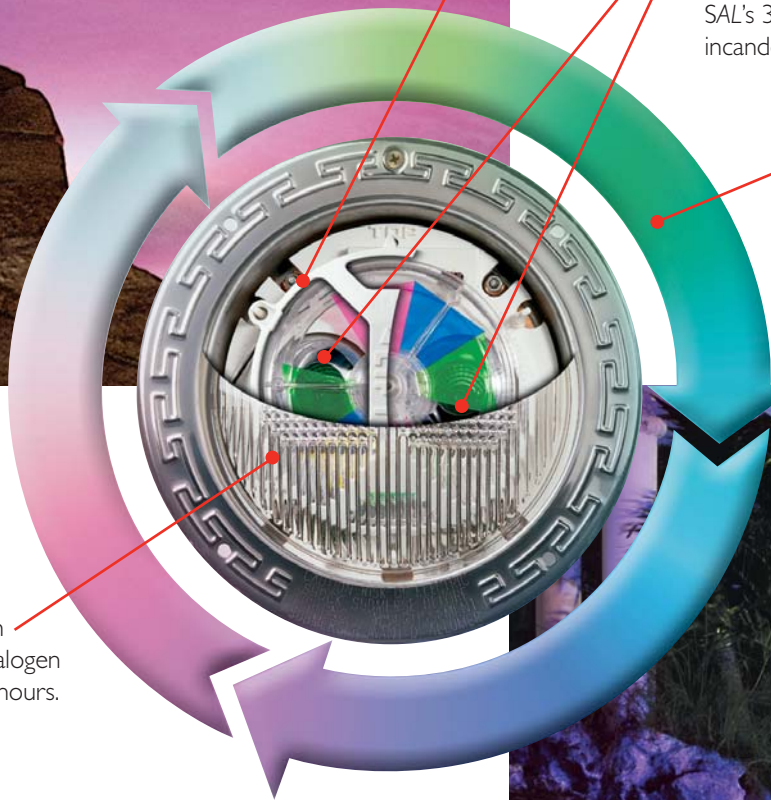

Both last longer than other underwater halogen bulbs—up to 4,000 hours.