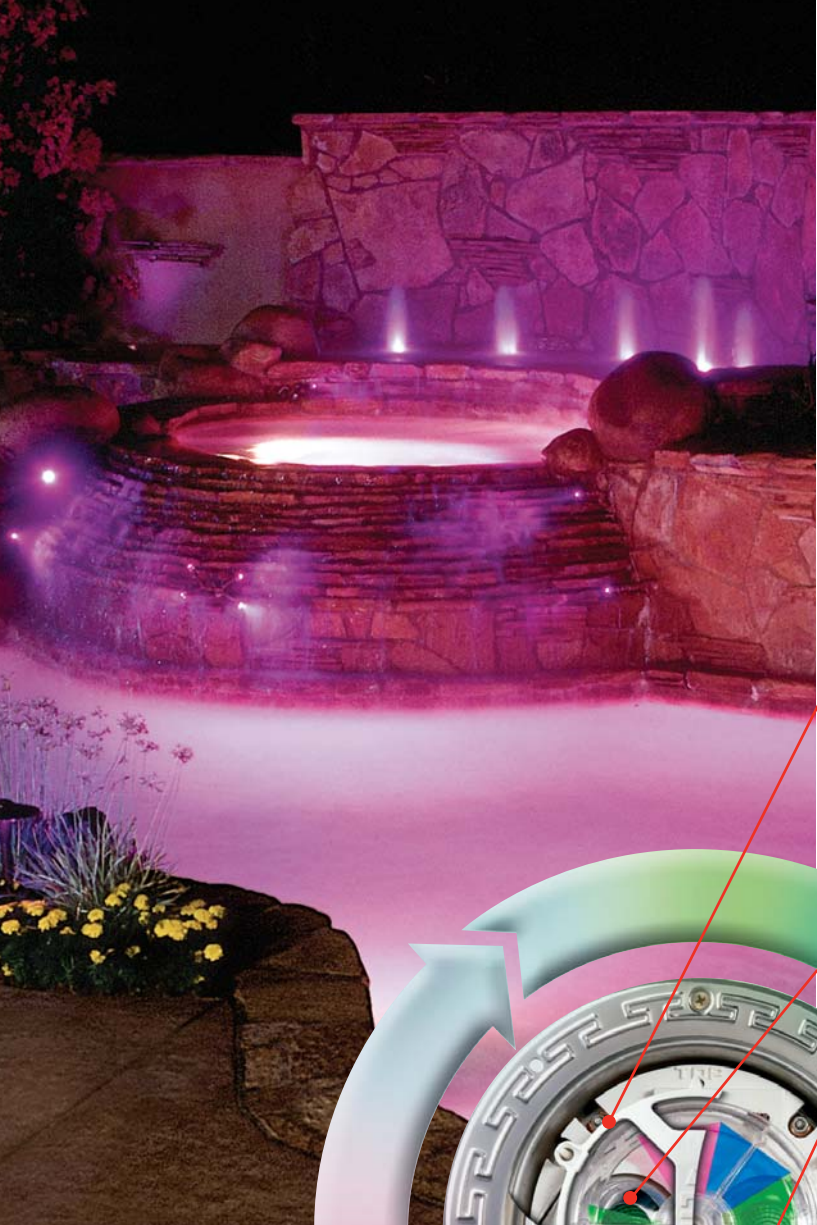

Brighter, more breathtaking

SAm and SAL automated color-changing pool and spa lights are still the industry standard for reliable performance and breathtaking lighting impact. Here are just a few of the features that place SAm and SAL above the competition:

Tailor the coverage of your SAm lighting—a simple quarter turn of the lens switches the standard beam to a wide-angle pattern, for maximum light coverage.

SAm's twin 75-watt halogen bulbs provide illumination equivalent to 300 watts of incandescent light—for brilliant color effects.

SAL's 35-watt halogen bulb—equal to a 75-watt incandescent bulb—produces vivid color in your spa.

Pentair's color-changing technology creates natural, subtle transitions between colors.