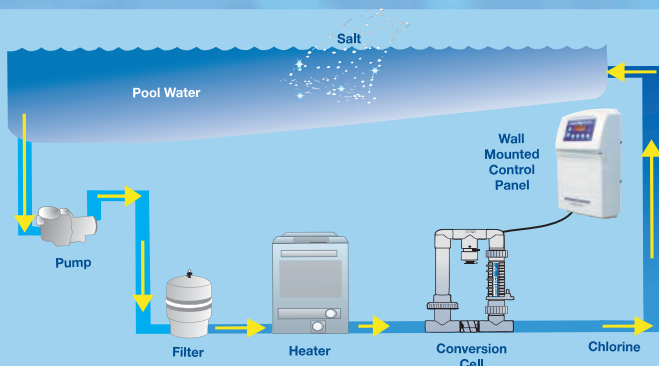

Protected by U.S. patents 5,985,155, 5,993,669 and 6,096,202.

AUTOPILOT

SALT CHLORINE GENERATORS

2737 24th Street North • St. Petersburg, FL 33713 USA

800.786.7751 • 727.823.5642 • 727.821.7471

autopilot.com